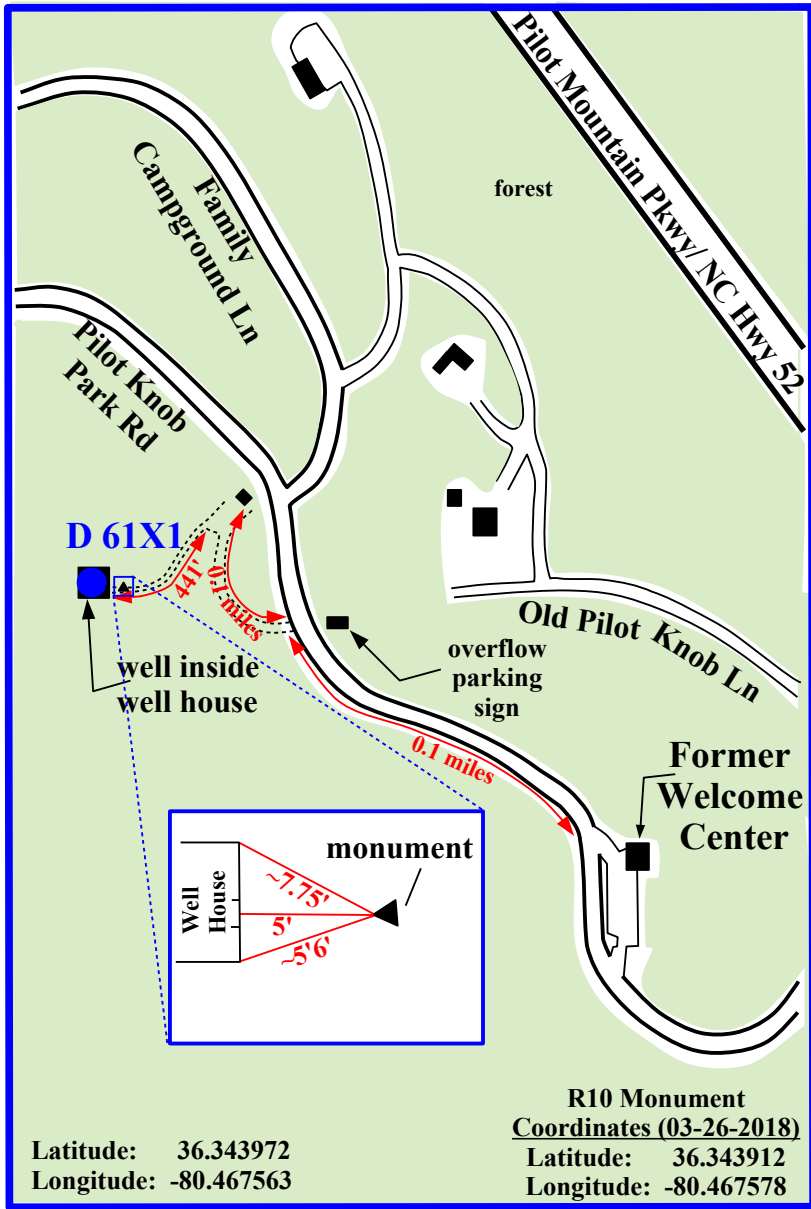

**Site Map**  
**North Carolina**  
**Monitoring Well Network**  
**Pilot Mountain Well 2 Site , D 61X**  
**Pilot Mountain State Park**  
**Pinnacle, Surry County, NC**

**Note:** This map is for informational purposes only. It does not authorize any party to enter onto any lands depicted herein.

**Pilot Mountain**  
**Well 2**  
**Station**  
**(1 well)**

**Pilot Mountain**  
**State Park**

**Site Entrance Coordinates**  
**Latitude: 36.34370**  
**Longitude: -80.46613**

1000 ft