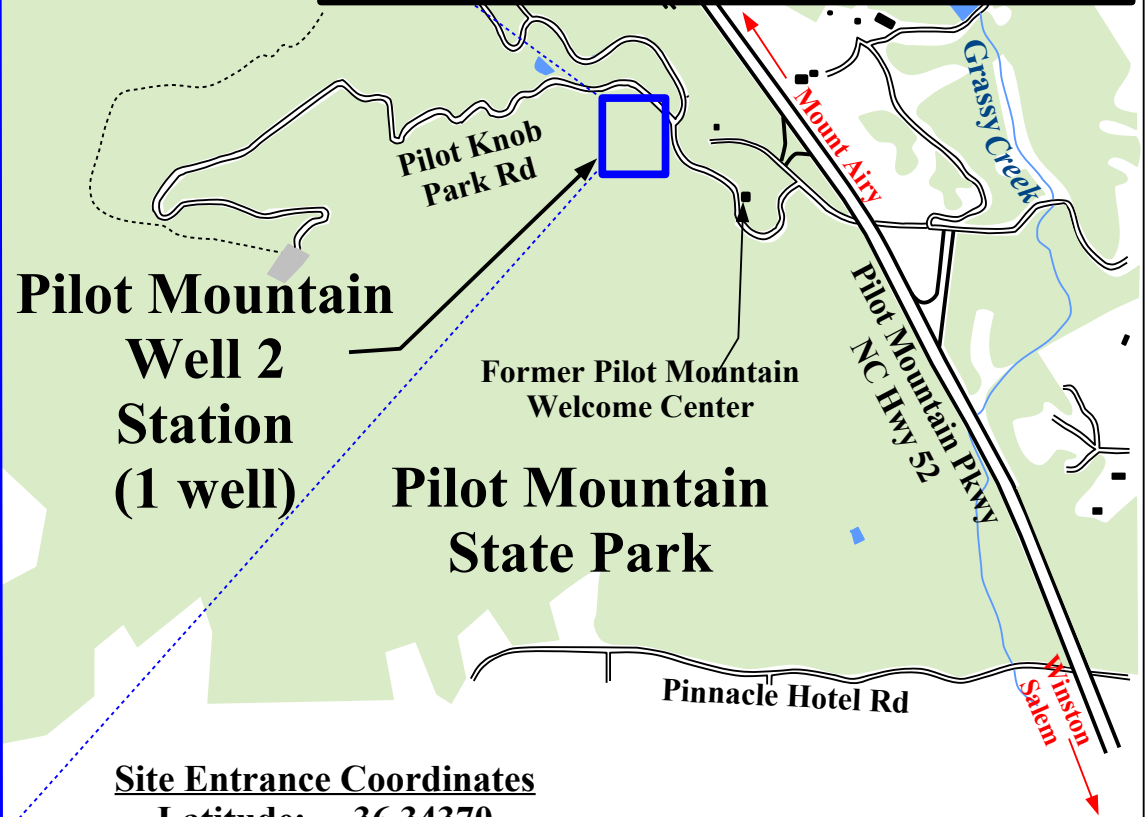

**Site Map**  
**North Carolina**  
**Monitoring Well Network**  
**Pilot Mountain Well 2 Site , D 61X**  
**Pilot Mountain State Park**  
**Pinnacle, Surry County, NC**

**Note:** This map is for informational purposes only. It does not authorize any party to enter onto any lands depicted herein.

**Pilot Mountain**  
**Well 2**  
**Station**  
**(1 well)**

**Pilot Mountain**  
**State Park**

**Site Entrance Coordinates**  
**Latitude: 36.34370**  
**Longitude: -80.46613**

1000 ft